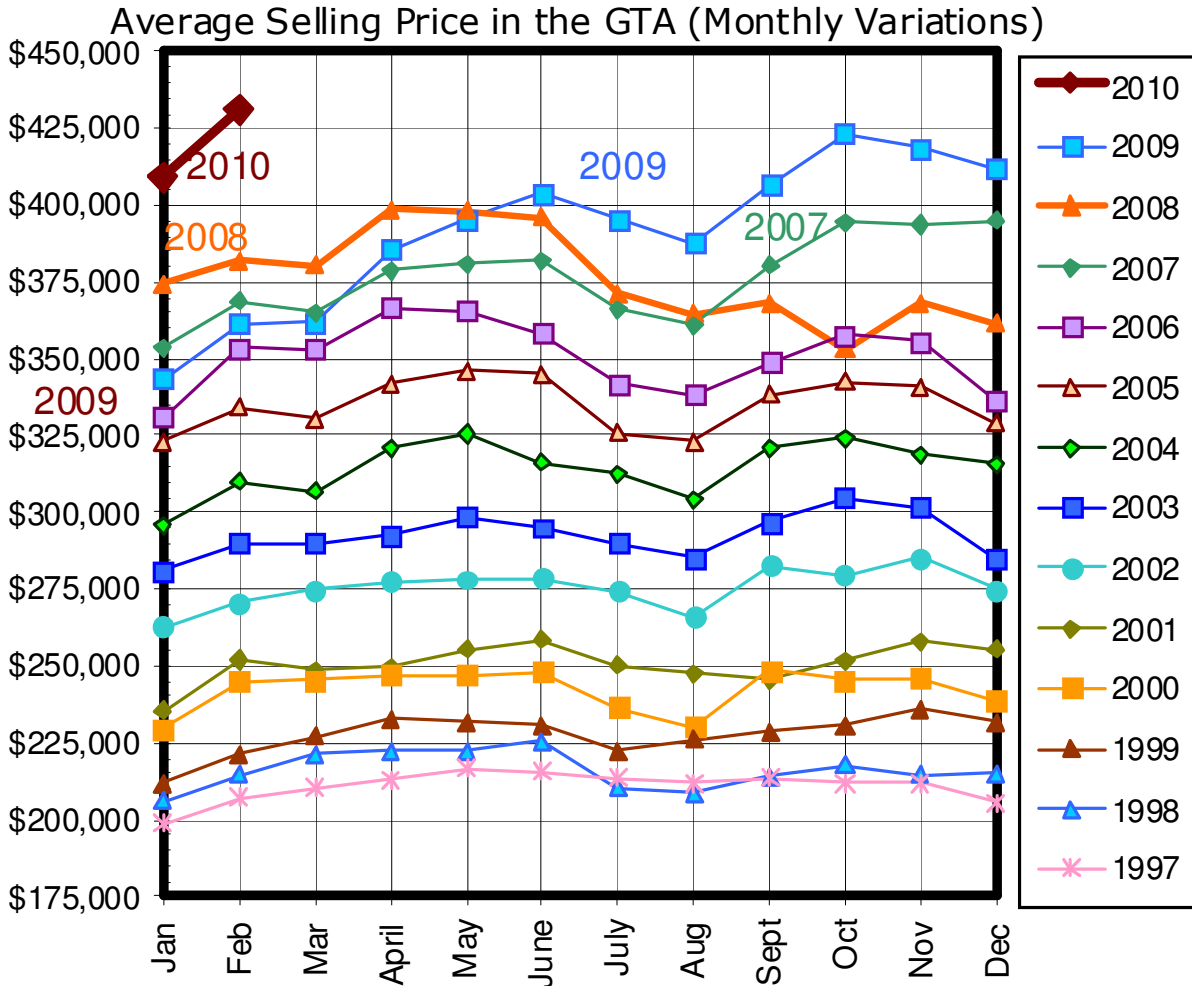

Real Estate Trends in the Greater Toronto Area

Toronto Real Estate Board data for single family homes
 Graphs by Heather and Wayne Newman, Sales Representatives
 CENTURY 21 Heritage Group Ltd., Brokerage (905)895-1822
 March 4, 2010