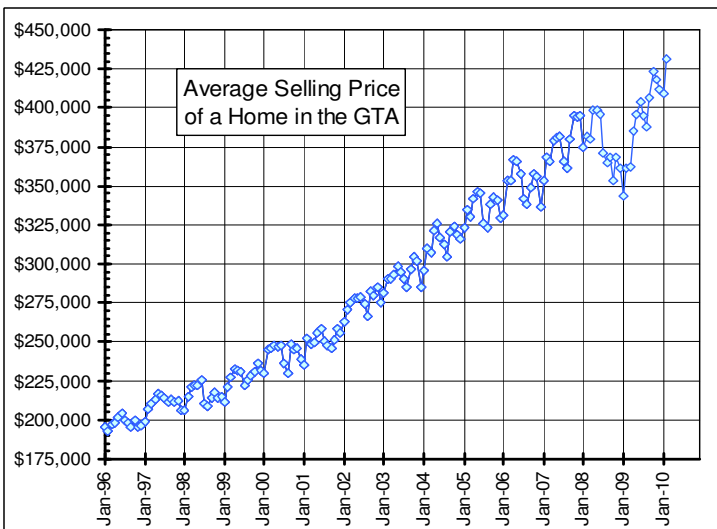

Real Estate Trends in the Greater Toronto Area

Toronto Real Estate Board data for single family homes
 Graphs by Heather and Wayne Newman, Sales Representatives
 CENTURY 21 Heritage Group Ltd., Brokerage (905)895-1822
 March 4, 2010